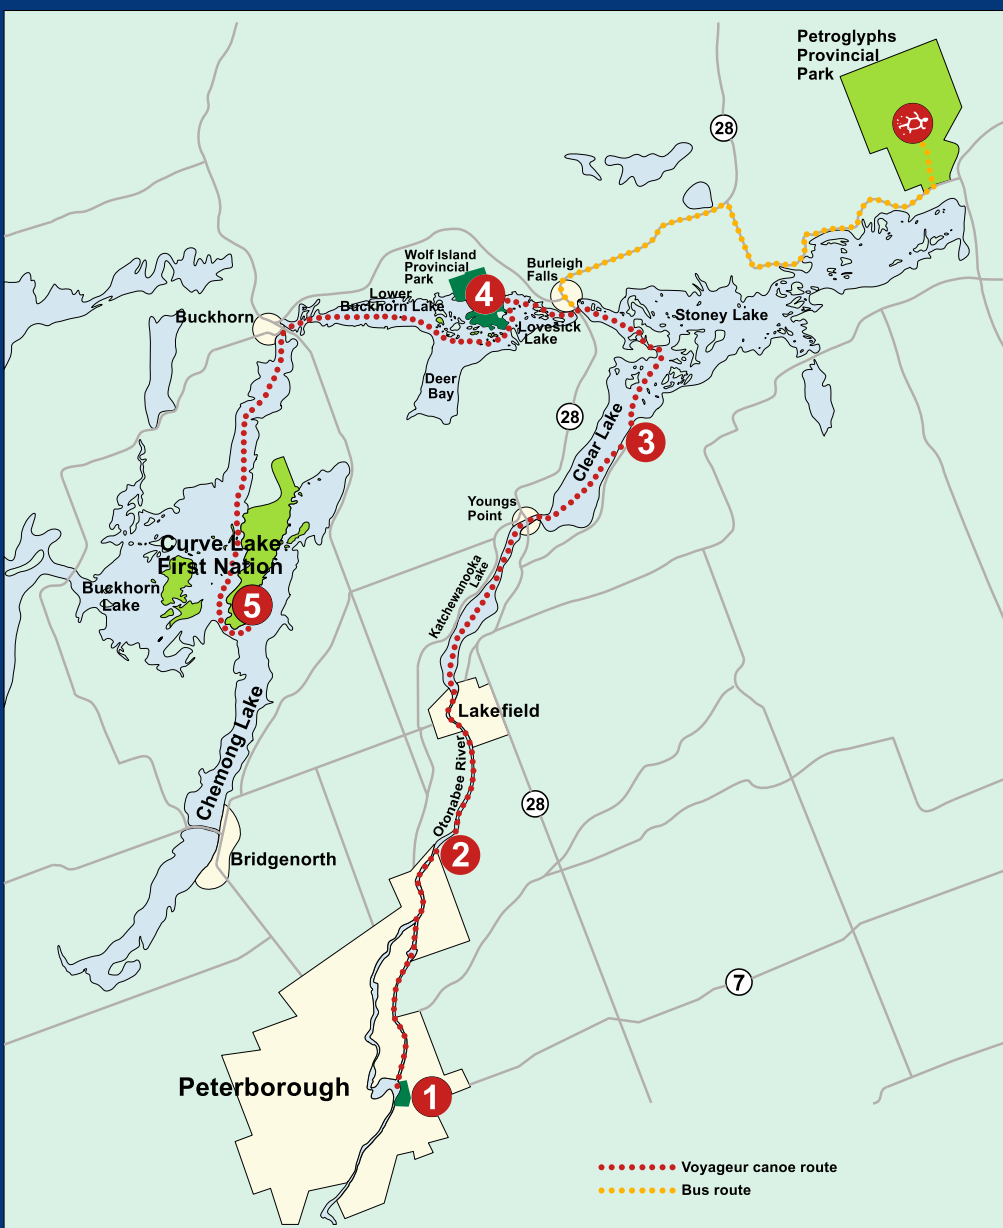

adventure understanding 2017

A six day canoe trip and cultural exchange from Peterborough to Curve Lake First Nation for First Nations and non-native youth.

- 5 Night Five**
Curve Lake First Nation
- 4 Night Four**
Wolf Island Provincial Park
- 3 Night Three**
Camp Kawartha
- 2 Night Two**
Trent University
- 1 Night One**
Beavermead Park
GreenUP Ecology Park

Sunday, August 27 to Friday, September 1

KawarthaRotary.com

 facebook.com/adventureinunderstanding